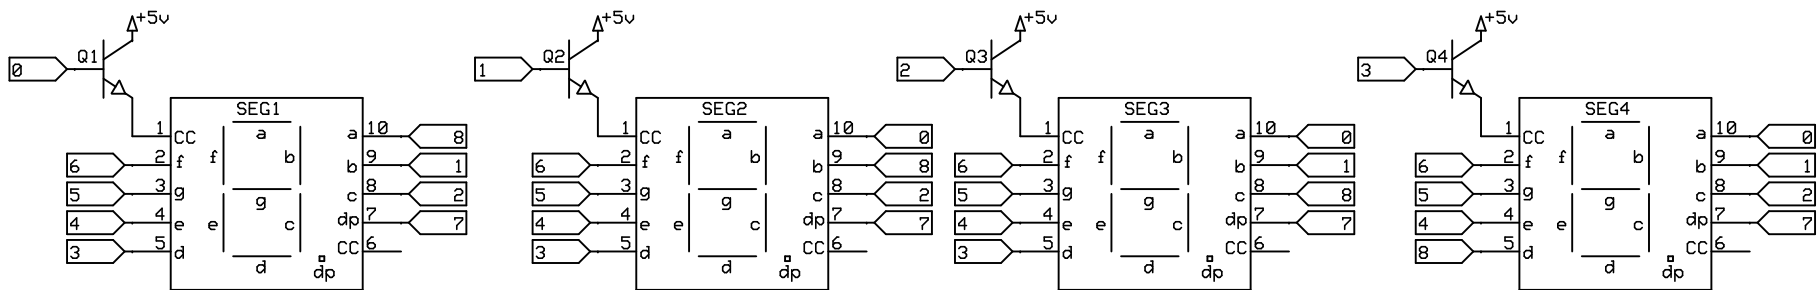

www.robotdungeon.com

FM Audio Transmitter

Steven Easley

Rev 1.0  
4/3/2010

Page 1 of 2

www.robotdungeon.com

FM Audio Transmitter

Steven Easley